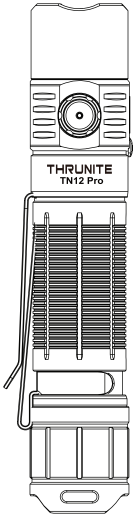

TN12 Pro rechargeable LED flashlight adopts the SFT40 LED to make output up to 1900 lumens and max beam distance of 380 meters.

Specifications

THRUNITE
Guiding You Through The Night

TN12 Pro

User Manual

(EN) English

+86-0755-26809357

service@thrunite.com

www.thrunite.com

Room 640, Tower A,
NO.168 Baoyuan Road, Xixiang,
Baoan, Shenzhen 518102, China

Technical Parameters							
LED	Lens	Reflector	Working Voltage	Material	Surface Finish	Dimension	Weight
SFT40*1	Anti-reflective coated ultra-clear toughened glass lens	Smooth Reflector	2.75V-4.2V	AL 6061-T6	Premium type III hard-anodized	131.5mm*27mm*25.5mm	85g (battery excluded)
Accessories Pocket Clip*1, Holster*1, Spare O-rings*2, Lanyard*1, ThruNite 3400mAh 18650 battery*1, USB-C Charging Cable*1, Spare USB Rubber Cover *1							
ANSI/NEMA FL1 Parameters							
General Mode							
	Turbo	High	Medium	Low	Firefly	Strobe	
Output	1900 lumens 477 lumens	550 lumens	220 lumens	50 lumens	0.5 lumens	560 lumens	
Run time	7 mins+130 mins	2.5 hrs	9 hrs	46 hrs	37 days	4.5hrs	
Distance	380 meters (max.)						
Intensity	36000 cd (max.)						
Impact Resistance	1.5 meter						
Waterproof	IPX-8 (2M)						

Notes: The above parameters tested by one ThruNite 3400mAh 18650 battery are approximate and may vary between lights, batteries and environment.

Indicator

Power Capacity	0%	1-10%	11-20%	21-100%
Indicator	Off	Flashing red	Red	Blue
Voltage	0-2.7V	2.7-2.9V	2.9-3.1V	3.1-4.2V

Note: The indicator will be OFF in firefly mode.

Operation

CAUTION: Please screw down the tail cap tightly before use.

Lock/Unlock

Note:

Under the lockout mode, single click the tail switch to double lock the flashlight.

How to turn on the light under double lock mode:

Single click the tail switch then press and hold the side switch to unlock the light.

Turn ON/OFF

After the light is unlocked, press the side switch to turn the light ON/OFF. The light will turn on in the last mode used, except firefly, turbo and strobe.

Change Modes

Direct Access to Turbo

When the flashlight is unlocked, single click the tactical tail switch to access to turbo mode directly.

Rechargeable Function

During charging, the indicator is RED. After being fully charged, the indicator will be BLUE. When indicator flashes purple, it means abnormal charging. **Please tighten the tail cap.** Only firefly mode is available while charging.

Warranty

- 2-years free replacement: We will offer free replacement within 2 years of purchase if problems develop with normal use.
- 30-days refund by Amazon: You may return most new, unopened items sold and fulfilled by Amazon within 30 days of delivery for a full refund.
3. Lifetime limited maintenance: As to those exceed 2 years of the purchase date, we will still provide with maintenance service, but the cost of parts will be charged and freight should be paid by customers.

Warnings

1. ThruNite flashlights are high-intensity lighting devices capable of causing eye damage or other harms, so please avoid shining our light directly into anyone's eyes.
2. Please keep flashlights away from children.
3. To protect the battery, driver circuit and LED, we Do NOT recommend you run the light at max mode more than ten minutes.

RoHS