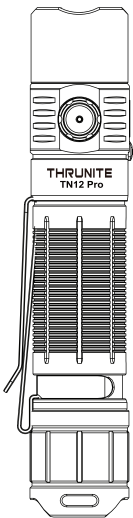

Eigenschaften

THRUNITE
Guiding You Through The Night

TN12 Pro

Bedienungsanleitung

(DE) Deutsch

+86-0755-26809357

service@thrunite.com

www.thrunite.com

Room 640, Tower A,
NO.168 Baoyuan Road, Xixiang,
Baoan, Shenzhen 518102, China

Technical Parameters							
LED	Linse	Reflektor	Arbeits- Spannung	Material	Oberfläche	Maße	Gewicht
SFT40*1	Anti-reflektions-beschichtete, ultraklare Glaslinse	Hochglanzpoliert	2.75V-4.2V	AL 6061-T6	Premium-Type III hard-anodisierte Beschichtung	131.5mm*27mm*25.5mm	85g(ohne Energie- zelle)
Accessories Taschen-Clip*1, Gürteltasche *1, Ersatz O-Ringdichtungen *2, Halteschleife *1, THRUNITE 3400mAh 18650 Akku *1, USB-C Ladekabel *1, USB- Kappe *1							
ANSI/NEMA FL1 Parameters							
Allgemeine Modi							
	Turbo	High	Medium	Low	Firefly	Strobe	
Lichtleistung	1900 lumen 477 lumens	550 lumen	220 lumen	50 lumen	0.5 lumen	560 lumen	
Betriebsdauer	7 mins+130 mins	2.5 Std	9 Std	46 Std	37 Tage	4.5 Std	
Max. Leuchtweite	380 meters (max.)						
Peak Beam Intensität	36000 cd (max.)						
Theoretische Stossfestigkeit	1.5 M						
Wasserfest	IPX-8 (2M)						

Bemerkung: Die oben genannten Parameter sind mit einem ThruNite 3400mAh 18650 Akku getestet worden und dienen als Richtwerte. Sie können je nach Energiezelle und Umgebungsvariablen (z.B. Temperatur) abweichen.

Akku-Betriebsanzeige

Kapazität	0%	1-10%	11-20%	21-100%
Anzeige Farbe	Aus	Rot blinkend	Rot	Blau
Spannung	0-2.7V	2.7-2.9V	2.9-3.1V	3.1-4.2V

Anmerkung: Die Ladeanzeige ist im 'Firefly'-Modus AUS!

Arbeitsweise

Bitte schrauben Sie den Leuchtenkopf und die Endkappe vor dem Gebrauch fest.

SPERREN/ENTSPERREN

Ein-/Ausschalten

Nachdem die Lampe entsperrt ist, den Seitenschalter zum Ein-/Ausschalten der Lampe drücken. Die Lampe schaltet sich mit der zuletzt verwendeten Lichtstärke wieder ein (außer Firefly-, Turbo- oder Strobe-Modus).

Modus ändern

Bei eingeschalteter Lampe wird durch langes Druecken des Seitenschalters durch die Modi 'Low', 'Medium' und 'High' geschaltet. Bei ausgeschalteter Lampe wird durch langes Druecken des Seitenschalters in den Firefly-Modus geschaltet. Doppelklick fuer 'Turbo'-Modus. Um in den 'Strobe-Modus' zu gelangen, 3x schnell klicken.

Direktes Schalten in den Turbo-Modus

Gewaeherleistung

1. Bis 30 Tage Rueckgaberecht. Alle Lampen werden bei Defekt innerhalb von 30 Tagen nach Kauf ersetzt.
2. 24 Monate kostenlose Reparatur ab Kaufdatum. Alle defekten Thrunite Produkte und Teile (ausser Batterien /Akkus) werden bei normaler Nutzung kostenlos repariert. Kaufbeleg des Produktes notwendig.
3. Lebenslange Gewaehrleistung. Nach Ablauf der 24 Monate reparieren wir Ihre Taschenlampe weiterhin, aber stellen Ersatzteile in Rechnung. Versandkosten werden nicht uebernommen.

Warnungen

RoHS