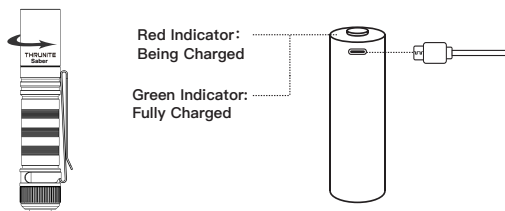

Charging

Unscrew the light head to charge the battery.

Warranty

- 2-years free replacement: We will offer free replacement within 2 years of purchase if problems develop with normal use.
- 30-days refund by Amazon: You may return most new, unopened items sold and fulfilled by Amazon within 30 days of delivery for a full refund.
3. Lifetime limited maintenance: As to those exceed 2 years of the purchase date, we will still provide with maintenance service, but the cost of parts will be charged and freight should be paid by customers.

Warnings

1. THRUNITE flashlights are high-intensity lighting devices capable of causing eye damage or other harms, so please avoid shining our light directly into anyone's eyes.
2. Please keep flashlights away from children.
3. To protect the battery, driver circuit and LED, we Do NOT recommend you run the light at max mode more than ten minutes.

RoHS FC CE X