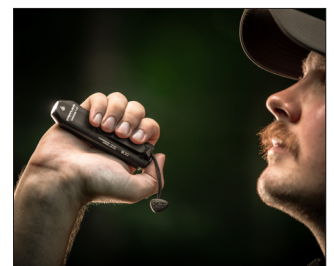

The Wedge XT is an ultra-compact, high-performance EDC light designed for clean pocket carry. Outfitted with a tactical push-button switch for easy, one-handed use, it produces 500 lumens for 2 hours. Five-Tap™ lockout of the switch prevents the light from turning on inside your pocket or bag. Made of rugged anodized aluminum with a waterproof USB-C port, the Wedge XT balances durability with performance.

Proven waterproof USB-C port offers universal and convenient charging of lithium-ion battery

Charge indication LED:
Red – Charging; Green – Charged
Battery charges in 6 hours

Push-button tactical tail switch features momentary or constant on operation and lockout mode

Slim, compact design fits in the palm of your hand

<p>Features two operating modes: High: 500 lumens; 87m beam; runs 2 hours Low: 50 lumens; 28m beam; runs 11 hours</p>	<p>IPX7-rated; waterproof to 1m; 1m impact resistance tested</p>
<p>Battery status indicator will illuminate briefly when the light is first turned on to display the battery level: Steady green - sufficient power; Steady red - battery needs to be charged. Alternating red and green flashes indicate the lockout mode is enabled.</p>	<p>4.25 in. (10.8 cm); 2.62 oz. (74.3 g)</p>
<p>TEN-TAP® programmable for user selection of one of two different programs: high/low (factory default) or low/high</p>	<p>Limited Lifetime Warranty Visit streamlight.com for full warranty information</p> <p>#88812 - Wedge XT - Includes USB-C cord, pocket lanyard - Box - Black #88813 - Wedge XT - Includes USB-C cord, pocket lanyard - Box - Coyote</p>