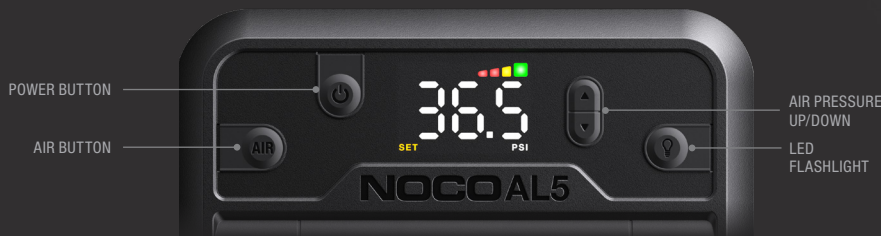

SMART PRESSURE.

An integrated pressure sensor and innovative pulse-width technology. It automatically shuts off while monitoring and measuring pressure without overinflating, providing precision accuracy.

30W USB-C Port

TOP OFF LOW TIRES IN UNDER 1 MIN

*TIME TO INFLATE (*195 / 65R15 Tire)
35-40 PSI

INTUITIVE INTERFACE

POWER BUTTON

AIR BUTTON

AIR PRESSURE UP/DOWN
LED FLASHLIGHT

CHARGE WITH USB-C.