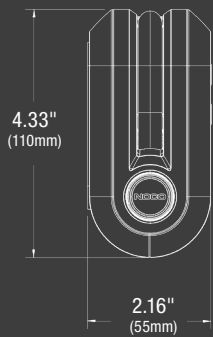

ULTRA PORTABLE LITHIUM POWERED. AIR COMPRESSOR 5A MOTOR

Introducing our all-new battery-powered air compressor for balls, bikes, vehicles, and more, but without the cords.

TOP OFF LOW TIRES IN UNDER 1 MIN

*TIME TO INFLATE (*195 / 65R15 Tire)
35-40 PSI

INTUITIVE INTERFACE

CHARGE WITH USB-C.

Rechargeable directly with its integrated USB-C port within 48 minutes. Plus, the power to charge your favorite devices, like phones, tablets, laptops, wearables, and more.

WHAT'S IN THE BOX

TECHNICAL SPECIFICATIONS

MAX AIRFLOW AT 0 PSI:	17 SLPM
MAX PRESSURE:	130 psi / 8.96 bar / 896 kPa
MOTOR RATING:	90W
DUTY CYCLE:	20 min @ 50 PSI "ON" time/40 min "OFF" time
MANUAL MODE DUTY CYCLE:	10 min "ON" time/50 min "OFF" time
POWER TYPE:	USB-C
OPERATING TEMPERATURE:	14° to 113° F (-10° to +45° C)
STORAGE TEMPERATURE:	14° to 113° F (-10° to +45° C)
CHARGING TEMPERATURE:	32° to 113° F (-10° to +45° C)
WEIGHT:	1.8lb (0.82kg)
WARRANTY:	1-Year Limited Warranty
VOLUMETRICS:	Retail Packaging: Dimensions: 10.31" x 6.14" x 3.9" Weight: 5.62 lbs UPC: 0-46221-24026-9
	Master Carton: Dimensions: 22.72" x 7.2" x 9.92" Weight: 28.66 lbs Quantity: 4 ITF-14: 10046221230038
VOLUMETRICS:	Inner Carton: Dimensions: 10.87" x 6.54" x 4.37" Weight: 6.5 lbs
	Units Per Pallet: US: 160 units

NOCO

30339 Diamond Parkway, #102
Glenwillow, OH 44139 | USA
1.800.456.6626

no.co