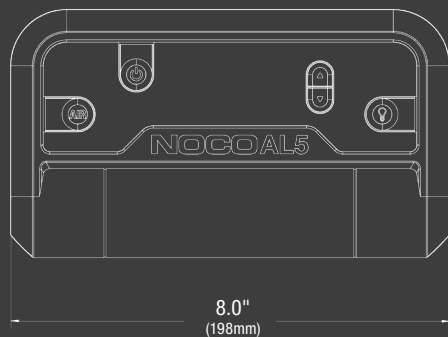

ULTRA PORTABLE LITHIUM POWERED. AIR COMPRESSOR 5A MOTOR

Introducing our all-new battery-powered air compressor for balls, bikes, vehicles, and more, but without the cords.

TOP OFF LOW TIRES IN UNDER 1 MIN

*TIME TO INFLATE (*195 / 65R15 Tire)
35-40 PSI

INTUITIVE INTERFACE

CHARGE WITH USB-C.

Rechargeable directly with its integrated USB-C port within 48 minutes. Plus, the power to charge your favorite devices, like phones, tablets, laptops, wearables, and more.

WHAT'S IN THE BOX

TECHNICAL SPECIFICATIONS

MAX AIRFLOW AT 0 PSI:	17 SLPM
MAX PRESSURE:	130 psi / 8.96 bar / 896 kPa
MOTOR RATING:	90W
DUTY CYCLE:	20 min @ 50 PSI "ON" time/40 min "OFF" time
MANUAL MODE DUTY CYCLE:	10 min "ON" time/50 min "OFF" time
POWER TYPE:	USB-C
OPERATING TEMPERATURE:	14° to 113° F (-10° to +45° C)
STORAGE TEMPERATURE:	14° to 113° F (-10° to +45° C)
CHARGING TEMPERATURE:	32° to 113° F (-10° to +45° C)
WEIGHT:	1.8lb (0.82kg)
WARRANTY:	1-Year Limited Warranty
VOLUMETRICS:	Retail Packaging: Dimensions: 10.31" x 6.14" x 3.9" Weight: 5.62 lbs UPC: 0-46221-24026-9
	Master Carton: Dimensions: 22.72" x 7.2" x 9.92" Weight: 28.66 lbs Quantity: 4 ITF-14: 10046221230038
VOLUMETRICS:	Inner Carton: Dimensions: 10.87" x 6.54" x 4.37" Weight: 6.5 lbs
	Units Per Pallet: US: 160 units

NOCO

30339 Diamond Parkway, #102
Glenwillow, OH 44139 | USA
1.800.456.6626

no.co