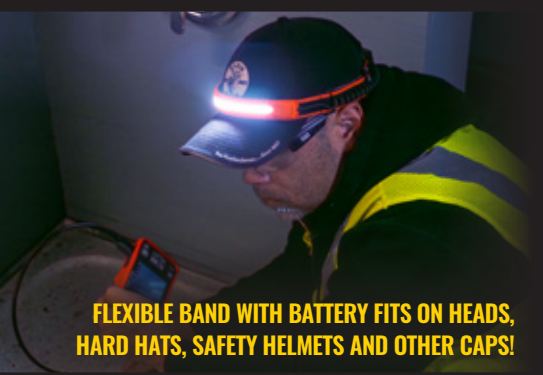

WIDE-BEAM HEADLAMP

HIGH OUTPUT 575 LUMENS

**FOCUS BEAM FOR
NARROW COVERAGE**

**REMOVABLE SWEATBAND
WITH PENCIL HOLDER**

**KLEIN
TOOLS** 

WIDE-BEAM HEADLAMP

Klein Tools Wide-Beam Headlamp (Cat. No. 56308) with flexible strap and rechargeable battery can be worn on any Hard Hat, Safety Helmet, or directly on the head. Offering up to 575 lumens of bright light, this headlamp also features All-On or Direct Focus modes with multiple lumen settings for a variety of jobsite demands. The low-profile design, universal fit and removable padded sweatband with pen and marker holder are built tough and tested for jobsite environments and will brighten other offsite applications.

FLEXIBLE BAND WITH BATTERY FITS ON HEADS, HARD HATS, SAFETY HELMETS AND OTHER CAPS!

FOCUS BEAM OFFERS NARROW COVERAGE WHEN WORKING NEAR OTHERS

WIDE BEAM (ALL-ON HIGH/MEDIUM/ LOW) MODES FOR LARGE AREAS AND BRIGHTEST COVERAGE