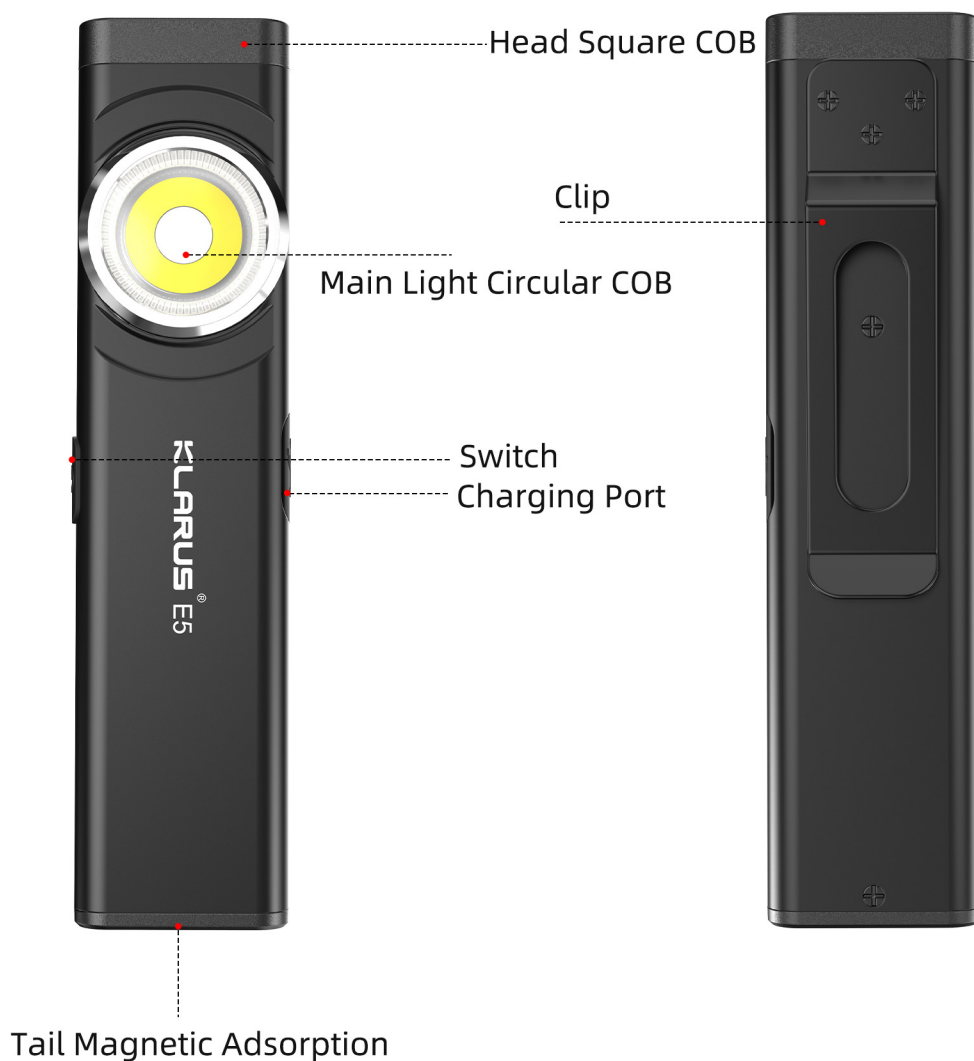

EDC E5 Tool-Light w/Magnetic Base **E5**

Everywhere You Go, The Perfect Companion

470

Lumens

35.8

Gram

12hours

runtime

Dual Output

White/Red+Blue

EDC E5 Tool-Light w/Magnetic Base

KLARUS E5 EDC Tool-Light with magnetic base and dual light sources is made from 6063 aluminum alloy, boasting a mere 35.8 gram of weight, and only 15mm thick in a compact and light-weight design.

The main COB led (round) is matched with an auxiliary COB led (rectangle), covering both close up area lighting and a focused beam for distance illumination. With a max output of 470 lumens, and 6 output modes, the E5 has the versatility to handle any situation.

The magnetic base and the pocket clip combination allows the E5 to be mounted virtually anywhere for hands-free operation. Type-C recharging gives the E5 a 12 hours runtime, combined with the IPX4 waterproof rating, and 1 meter drop resistance, makes the E5 an invaluable tool in the outdoors.