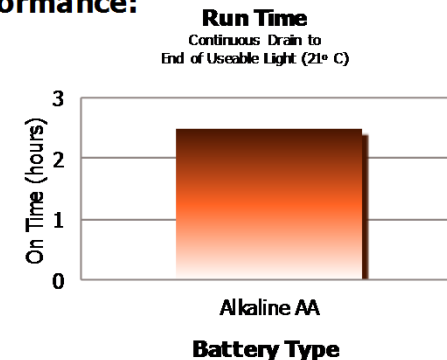

Performance:

Tested according to ANSI/NEMA FL 1 Standards.

Important Notice

This datasheet contains information specific to products manufactured at the time of its publication
Contents herein do not constitute a warranty
©Energizer / All Rights Reserved